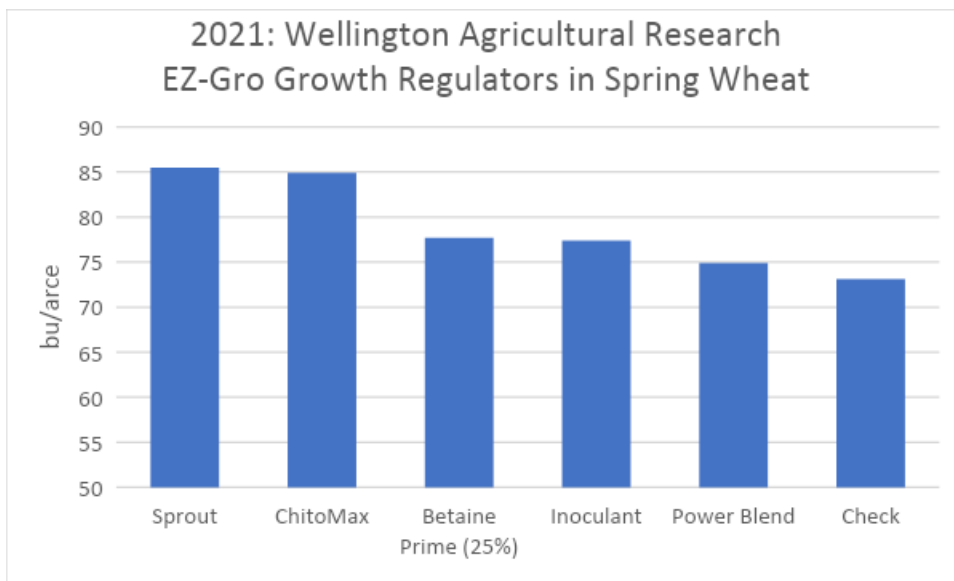

All treatments applied at V8 stage.

All treatments applied at V3 stage.

All treatments applied at V3 stage.

Sprout and Inoculant applied at seed stage. All other treatments applied at late flag leaf stage.